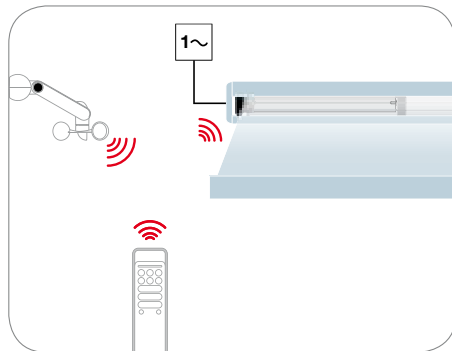

Intelligent control!

Nice solutions improve indoor comfort and save energy too!

Real savings: the sensor is solar powered and does not consume mains electricity.

Weather sensors

Nice Nemo

In windy conditions, the sensor automatically retracts awnings to avoid damage, so your awnings stay looking good for years to come!

In sunny conditions, the sensor detects strong light and extends the awnings to shade your rooms and stop them getting hot.

You save money (and energy) too! Shaded rooms stay cool and require less air conditioning!

In rainy conditions, Nemo sensors reliably and accurately detect climatic parameters and operate the awnings in complete autonomy to suit requirements indoors and the weather outdoors.

**Nothing could be easier:
Nice does it for you!**

Nice