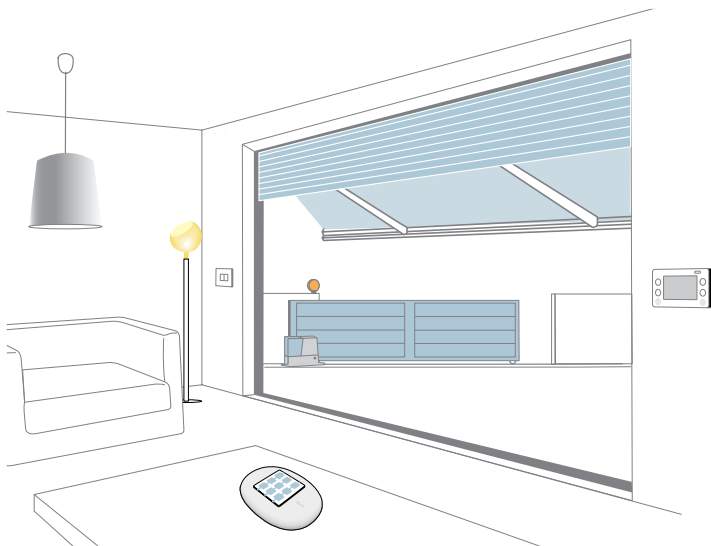

Touch screen controller
with timer-programmer function

With Nice, you really can relax away from home!

Our practical wireless transmitters let you close all the shutters simultaneously when you leave home and open them again when you return. Our Nice Touch controller integrates all your home's systems and makes it impossible to forget to close gates or garage doors.

A timer-programmer function lets you decide when and how you want to activate home automation systems. You can program awnings and roller shutters to operate even while you are away from home, give potential intruders **the impression that somebody is always in.**