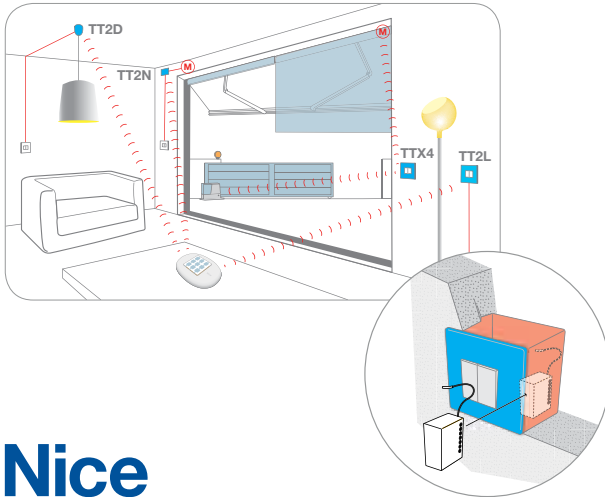

The most elegant and discrete control system.

Nice receivers, hidden behind normal wall plates, are the ideal solution for refurbishment projects and for modernising older systems. They provide efficient control over home automation systems and lights without you having to rewire or replaster!

Nice